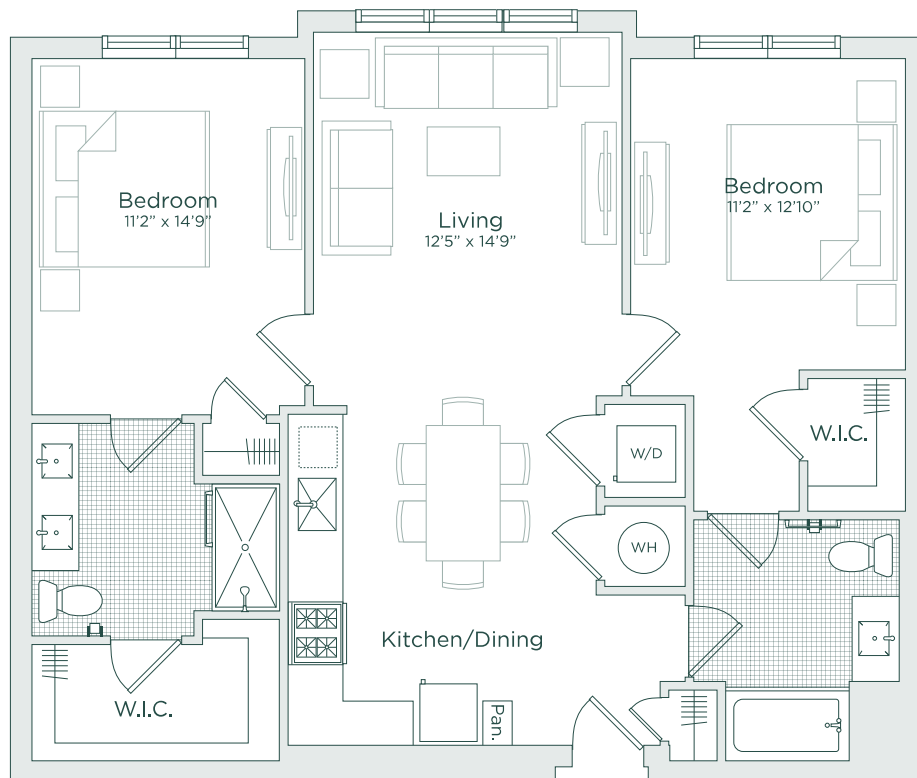

C1M5

2 BED | 2 BATH

1083

SQ. FT.

1255 Magie Avenue | Union, NJ 07083

cantergreen.com

Floor plans are artist's rendering. All dimensions are approximate. Actual product and specifications may vary in dimension or detail. Not all features are available in every apartment. Prices and availability are subject to change. Please see a representative for details.