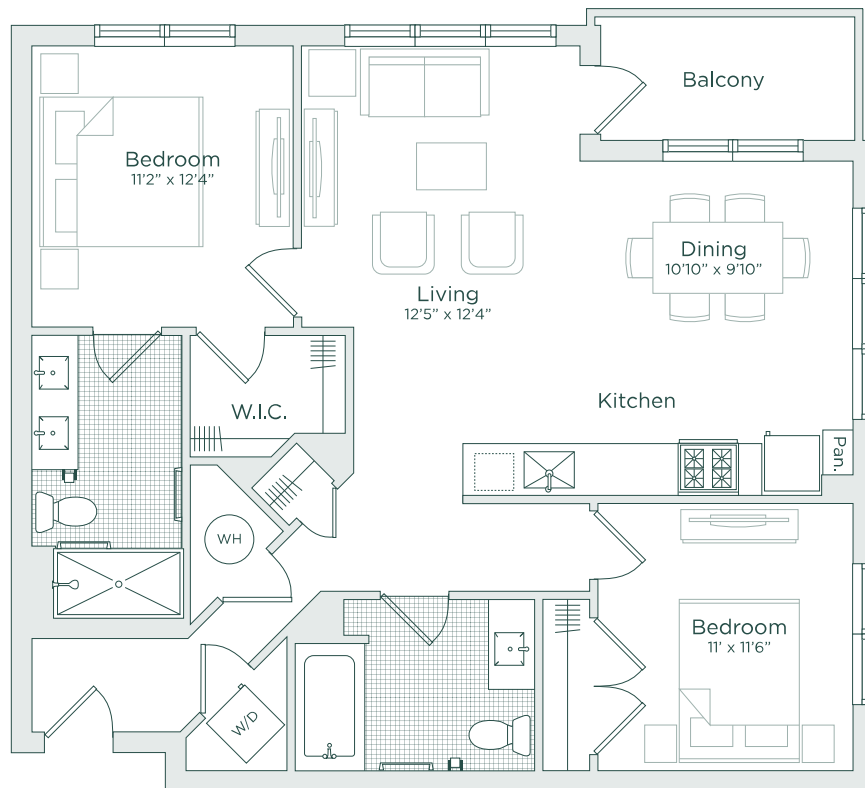

# C3

2 BED | 2 BATH

# 1079-1099

SQ. FT.

**canter**  
**green**

1255 Magie Avenue | Union, NJ 07083

cantergreen.com

*Floor plans are artist's rendering. All dimensions are approximate. Actual product and specifications may vary in dimension or detail. Not all features are available in every apartment. Prices and availability are subject to change. Please see a representative for details.*