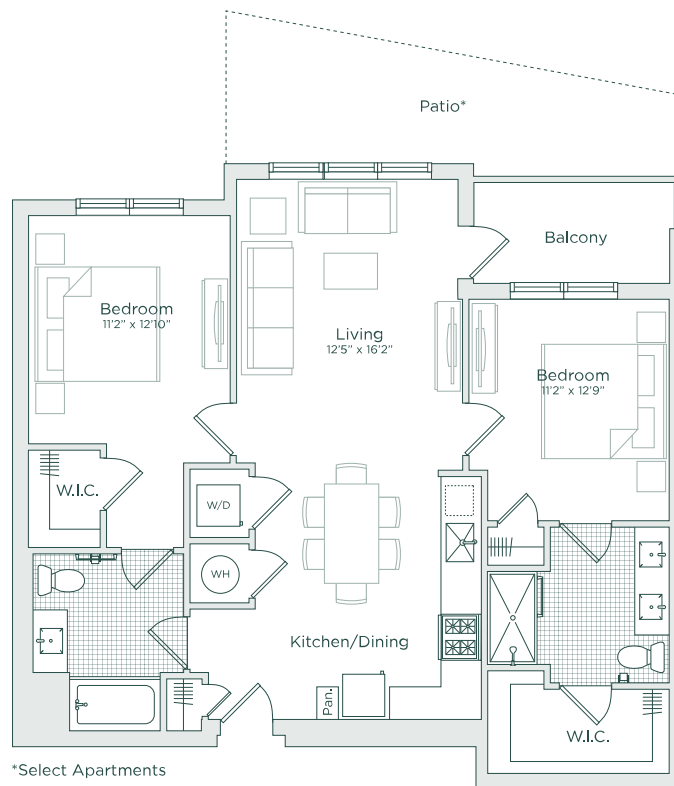

# C1M3

2 BED | 2 BATH

# 1079

SQ. FT.

**canter**  
**green**

1255 Magie Avenue | Union, NJ 07083

cantergreen.com

*Floor plans are artist's rendering. All dimensions are approximate. Actual product and specifications may vary in dimension or detail. Not all features are available in every apartment. Prices and availability are subject to change. Please see a representative for details.*