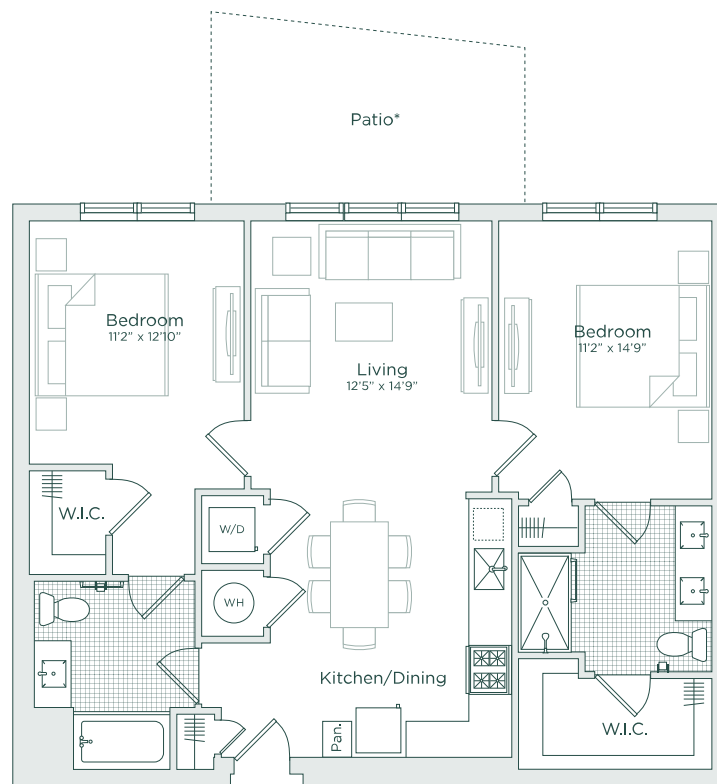

C1

2 BED | 2 BATH

1077-1091

SQ. FT.

*Select Apartments

1255 Magie Avenue | Union, NJ 07083

cantergreen.com

Floor plans are artist's rendering. All dimensions are approximate. Actual product and specifications may vary in dimension or detail. Not all features are available in every apartment. Prices and availability are subject to change. Please see a representative for details.