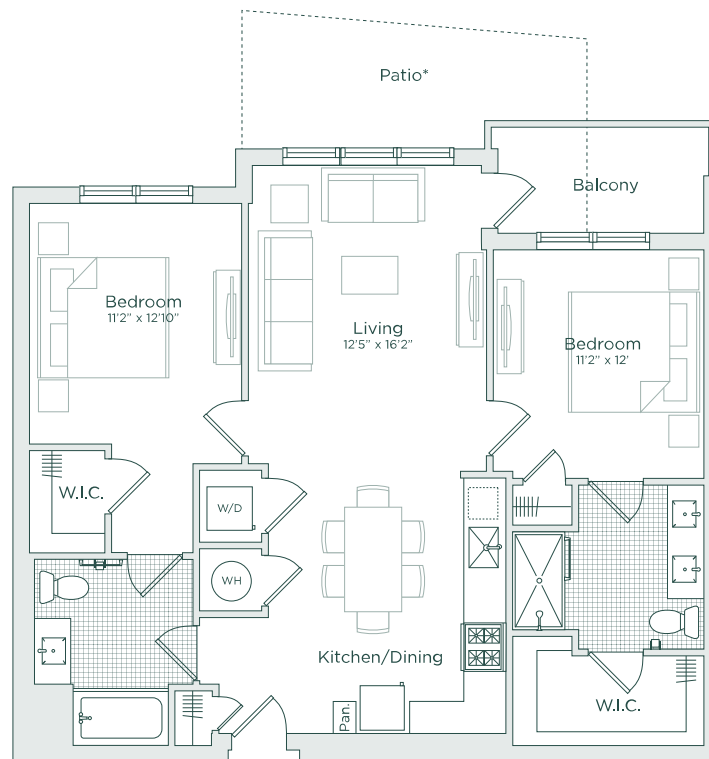

# C1M2

2 BED | 2 BATH

# 1076

SQ. FT.

\*Select Apartments

1255 Magie Avenue | Union, NJ 07083

[cantergreen.com](http://cantergreen.com)

*Floor plans are artist's rendering. All dimensions are approximate. Actual product and specifications may vary in dimension or detail. Not all features are available in every apartment. Prices and availability are subject to change. Please see a representative for details.*