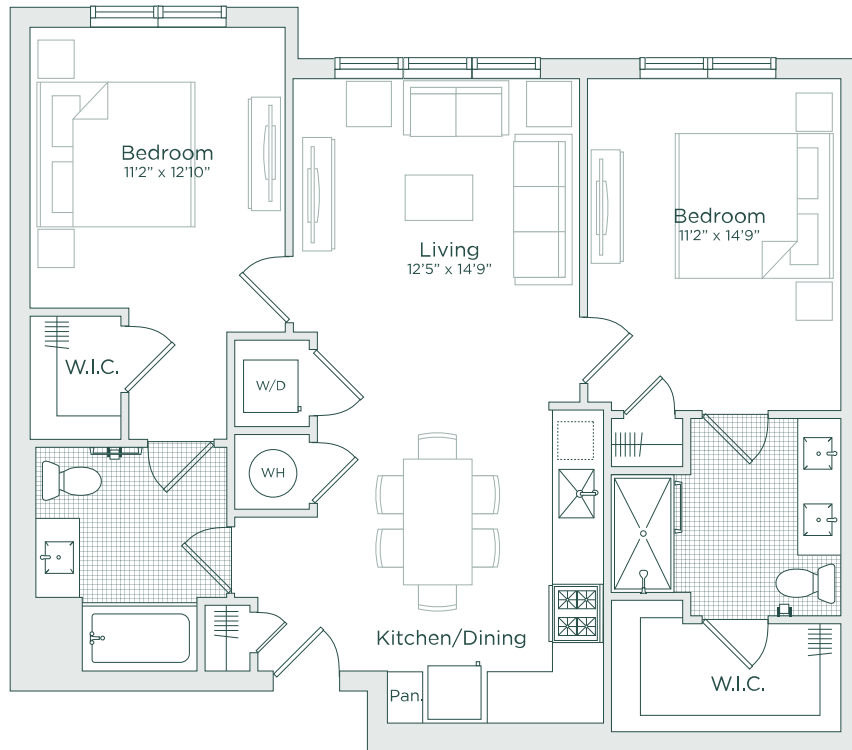

C2

2 BED | 2 BATH

1072

SQ. FT.

1255 Magie Avenue | Union, NJ 07083

cantergreen.com

Floor plans are artist's rendering. All dimensions are approximate. Actual product and specifications may vary in dimension or detail. Not all features are available in every apartment. Prices and availability are subject to change. Please see a representative for details.