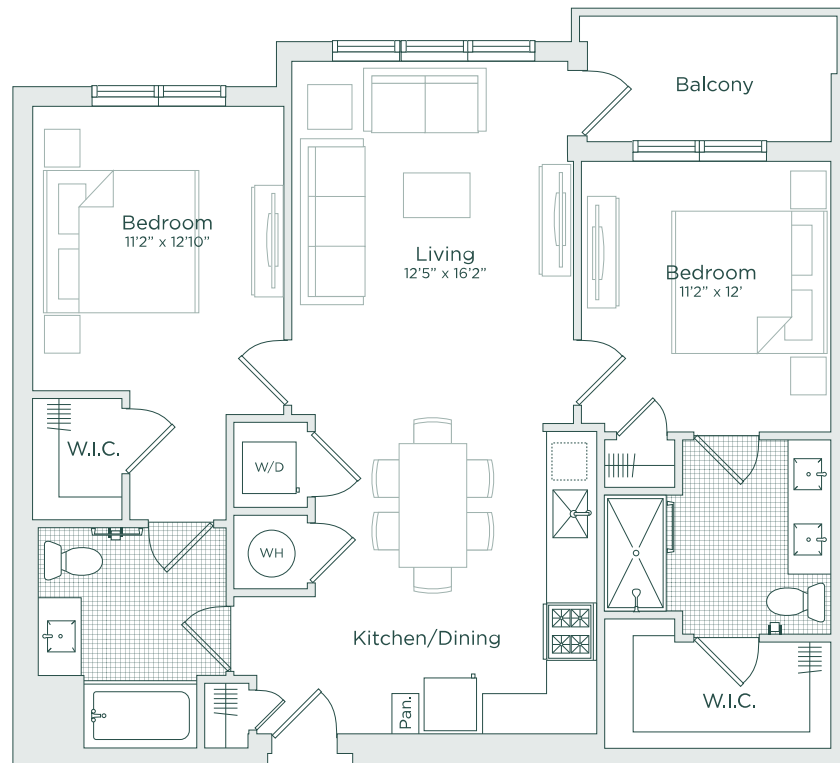

C1M4

2 BED | 2 BATH

1068

SQ. FT.

1255 Magie Avenue | Union, NJ 07083

cantergreen.com

Floor plans are artist's rendering. All dimensions are approximate. Actual product and specifications may vary in dimension or detail. Not all features are available in every apartment. Prices and availability are subject to change. Please see a representative for details.