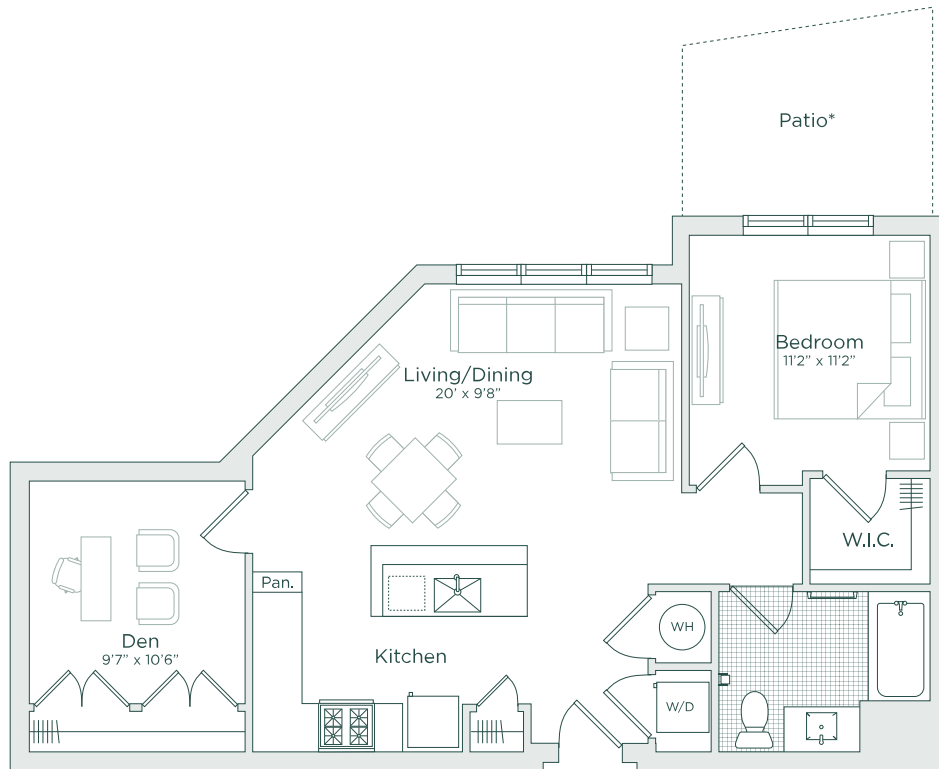

B1

1 BED | 1 BATH

851

SQ. FT.

*Select Apartments

	1255 Magie Avenue Union, NJ 07083
	cantergreen.com

Floor plans are artist's rendering. All dimensions are approximate. Actual product and specifications may vary in dimension or detail. Not all features are available in every apartment. Prices and availability are subject to change. Please see a representative for details.