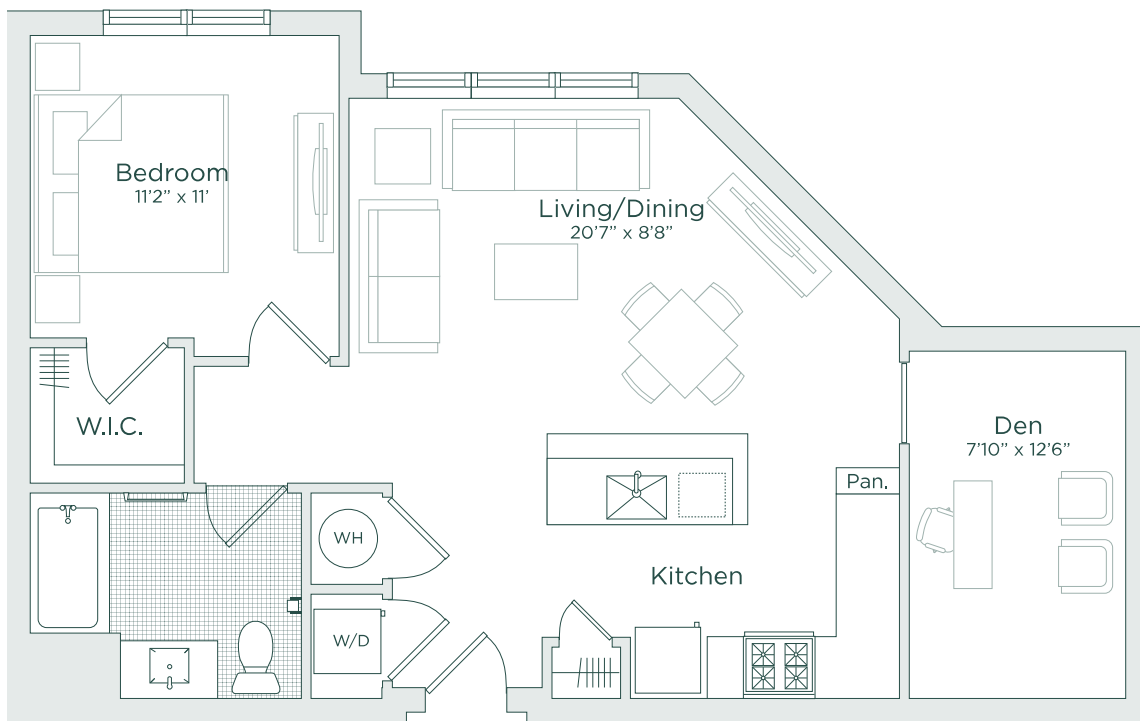

B1M1

1 BED | 1 BATH

775

SQ. FT.

canter
green

1255 Magie Avenue | Union, NJ 07083

cantergreen.com

Floor plans are artist's rendering. All dimensions are approximate. Actual product and specifications may vary in dimension or detail. Not all features are available in every apartment. Prices and availability are subject to change. Please see a representative for details.