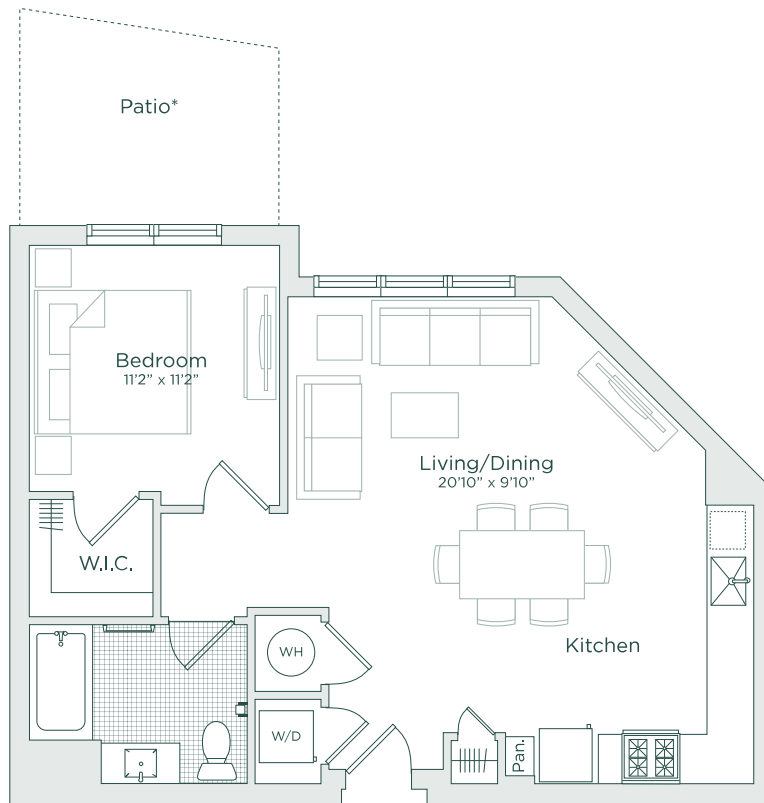

# A2

1 BED | 1 BATH

# 726

SQ. FT.

\*Select Apartments

1255 Magie Avenue | Union, NJ 07083

cantergreen.com

*Floor plans are artist's rendering. All dimensions are approximate. Actual product and specifications may vary in dimension or detail. Not all features are available in every apartment. Prices and availability are subject to change. Please see a representative for details.*