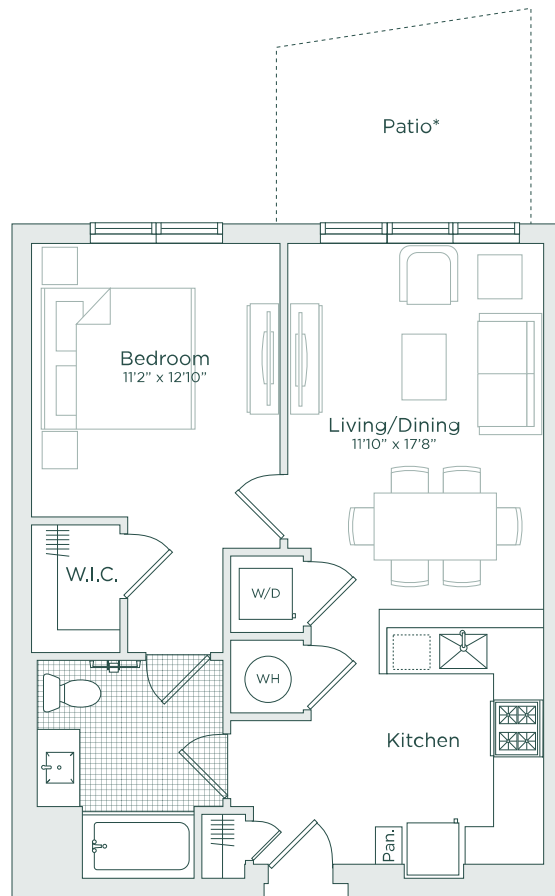

A1

1 BED | 1 BATH

717-730

SQ. FT.

*Select Apartments

1255 Magie Avenue | Union, NJ 07083

cantergreen.com

Floor plans are artist's rendering. All dimensions are approximate. Actual product and specifications may vary in dimension or detail. Not all features are available in every apartment. Prices and availability are subject to change. Please see a representative for details.